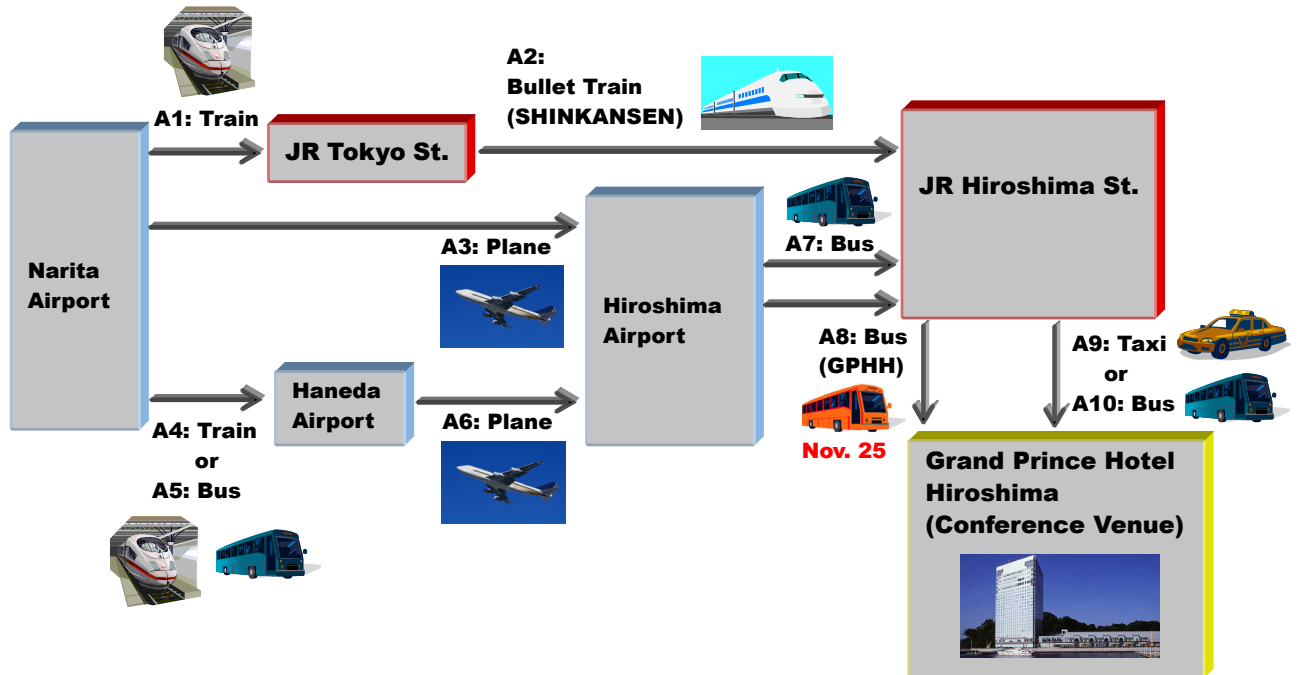

**A. From Narita Airport to Grand Prince Hotel Hiroshima**

**B. From Kansai International Airport to Grand Prince Hotel Hiroshima**

**A. From Narita Airport to Grand Prince Hotel Hiroshima**

Mode of Transport	Information	Traveling Time	Fare
<b>A1: Train</b> JR-East, from <b>Narita Airport</b> to <b>JR Tokyo Station</b>			
Narita Express (N'EX)	On approximately every 30 minutes (7:00 – 22:00)	Approx. 60 min	-
<b>A2: Bullet Train (SHINKANSEN Super Express)</b>			
JR-East, from <b>JR Tokyo Station</b> to <b>JR Hiroshima Station</b>			
SHINKANSEN NOZOMI or HIKARI	On approximately every 15 minutes (6:00 – 21:00)	Approx. 240 min	-
JR-East, from <b>Narita Airport</b> to <b>JR Hiroshima Station (A1+A2)</b>			20,840 yen

**Inquiries:** JR-East Travel Service Center +81(0)476-33-1630 (Terminal 1),  
+81(0)476-34-6008 (Terminal 2).

Please visit <http://www.narita-airport.jp/en/access/train/index.html>, for details.

Mode of Transport	Timetable and Other Information		Traveling Time
<b>A3: Plane</b> ANA[IBX] provides a regular flight, from <b>Narita Airport</b> to <b>Hiroshima Airport</b>			
Flight No.	Departure (Narita)	Arrival (Hiroshima)	Approx.
ANA 3129	17:25	19:10	105 min.

Mode of Transport	Information	Traveling Time	Fare
<b>A4: Train</b> Keisei, Toei and Keikyu rail systems, from <b>Narita Airport</b> to <b>Haneda Airport</b>			
Airport Limited Express (Direct)	On approximately every 20 minutes (6:00 – 21:50)	Approx. 105 min.	1,560 yen
Airport Limited Express (Connects with limited express at Aoto Station)		Approx. 110 min.	
<b>A5: Bus</b> Limousine Bus, from <b>Narita Airport</b> to <b>Haneda Airport</b>			
Limousine Bus	On approximately every 15 minutes (7:45 – 21:00)	Approx. 75 min.	3,000 yen