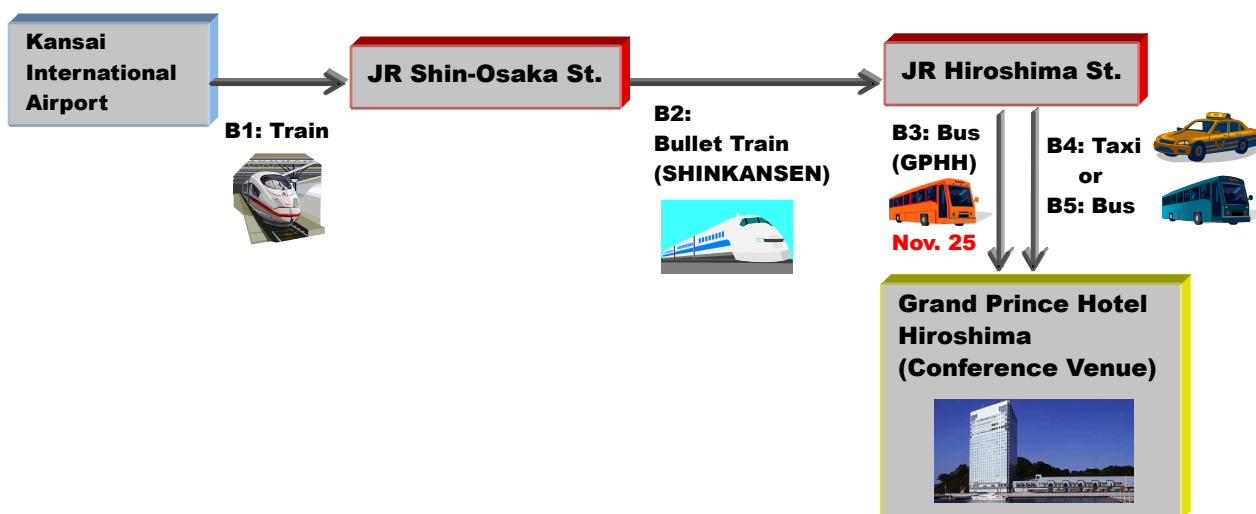

B. From **Kansai International Airport** to **Grand Prince Hotel Hiroshima**

Mode of Transport	Information	Traveling Time	Fare
B1: Train JR-West, from Kansai International Airport to JR Shin-Osaka Station			
Airport Express HARUKA	On approximately every 30 minutes (6:30 – 22:00)	Approx. 50 min	-
B2: Bullet Train (SHINKANSEN Super Express)			
JR-West, from JR Shin-Osaka Station to JR Hiroshima Station			
SHINKANSEN NOZOMI or HIKARI	On approximately every 15 minutes (6:00 – 23:00)	Approx. 90 min	-
JR-West, from Kansai International Airport to JR Hiroshima Station (B1+B2)			12,350 yen

Inquiries: JR-West Customer Center +81(0)570-00-2486 (Local phone charges only when using a land phone.) +81(0)78-382-8686 (Charges apply when using a mobile phone, etc)

Please visit <http://www.westjr.co.jp/english/travel/kix/index.html>, for details.

Mode of Transport	Information			Fare
B3: Bus (GPHH, for ISRR07 Attendees) Nov. 25 Only				
Limousine Bus, from Hiroshima Airport to Grand Prince Hotel Hiroshima				
Limousine Bus	Hiroshima Airport	JR Hiroshima Station	Grand Prince Hotel Hiroshima	Free
-	21:20	22:10	22:40	-

The bus is specially ordered for ISRR2007 attendees. Bus terminal at Hiroshima Airport is in front of the exit of the airport. Bus terminal at JR Hiroshima Station is the SHINKANSEN exit of the station.